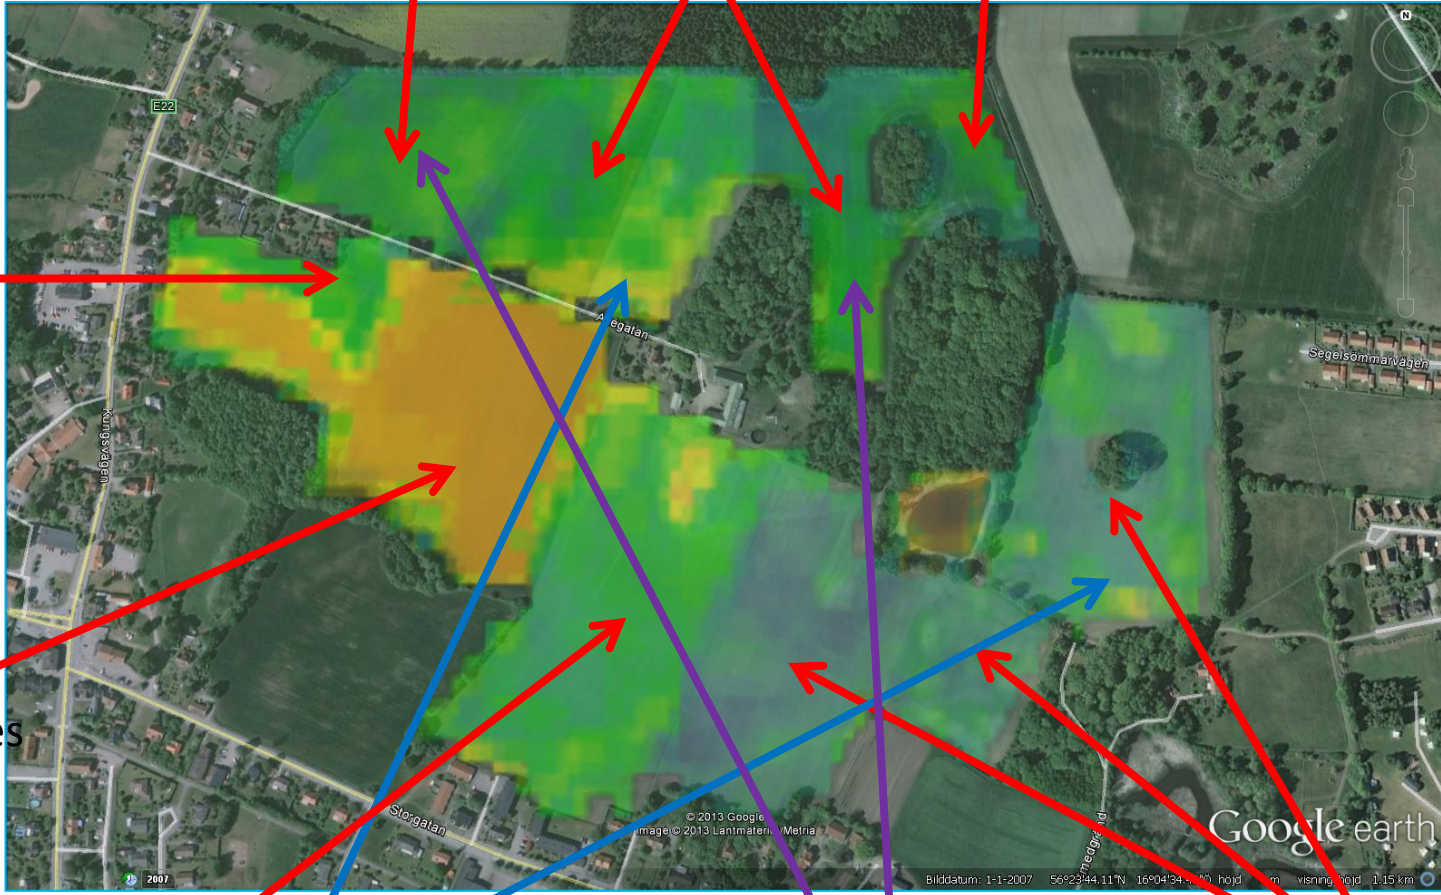

Sky View of Ragnabo Farm

- Slides show yearly sky views seen from SPOT satellites from 2007-2015
- Vegetation index colored from red (desert) to blue (rich vegetation) shows relative 'growth condition'
- One slide per year, mostly in early June, some in late August with farmers comments on spec. things
- During the above years parts of the CDI* system was built in parallel.
- CDI is fully operational from 2014
- Note that vegetation index (growth condition) is dependent on fertilizer, irrigation, sunlight, temperature, soil structure, farmer skill etc. etc.

Barley

Date 2008-06-05

Triticale

Barley

Winter wheat

Air Photo: 2007

Barley

Potatoes

Barley

Wet Area, need clean pipes, add on drains
Dry area, need irrigation.....

Winter wheat

Date 2009-06-01

Potatoes

Barley

Potatoes

Air Photo: 2007