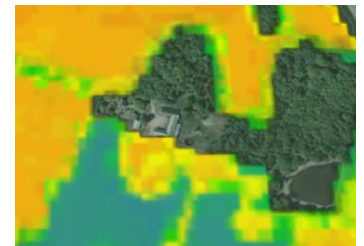

Sky View of Ragnabo Farm

- Slides show yearly sky views seen from SPOT satellites from 2007-2015
- Vegetation index colored from red (desert) to blue (rich vegetation) shows relative 'growth condition'
- One slide per year, mostly in early June, some in late August with farmers comments on spec. things
- During the above years parts of the CDI* system was built in parallel.
- CDI is fully operational from 2014
- Note that vegetation index (growth condition) is dependent on fertilizer, irrigation, sunlight, temperature, soil structure, farmer skill etc. etc.

*CDI = Control Drainage and Irrigation

Date 2007-06-08

Triticale

Winter wheat

Barley

Winter wheat

Air Photo: 2007

Fallow