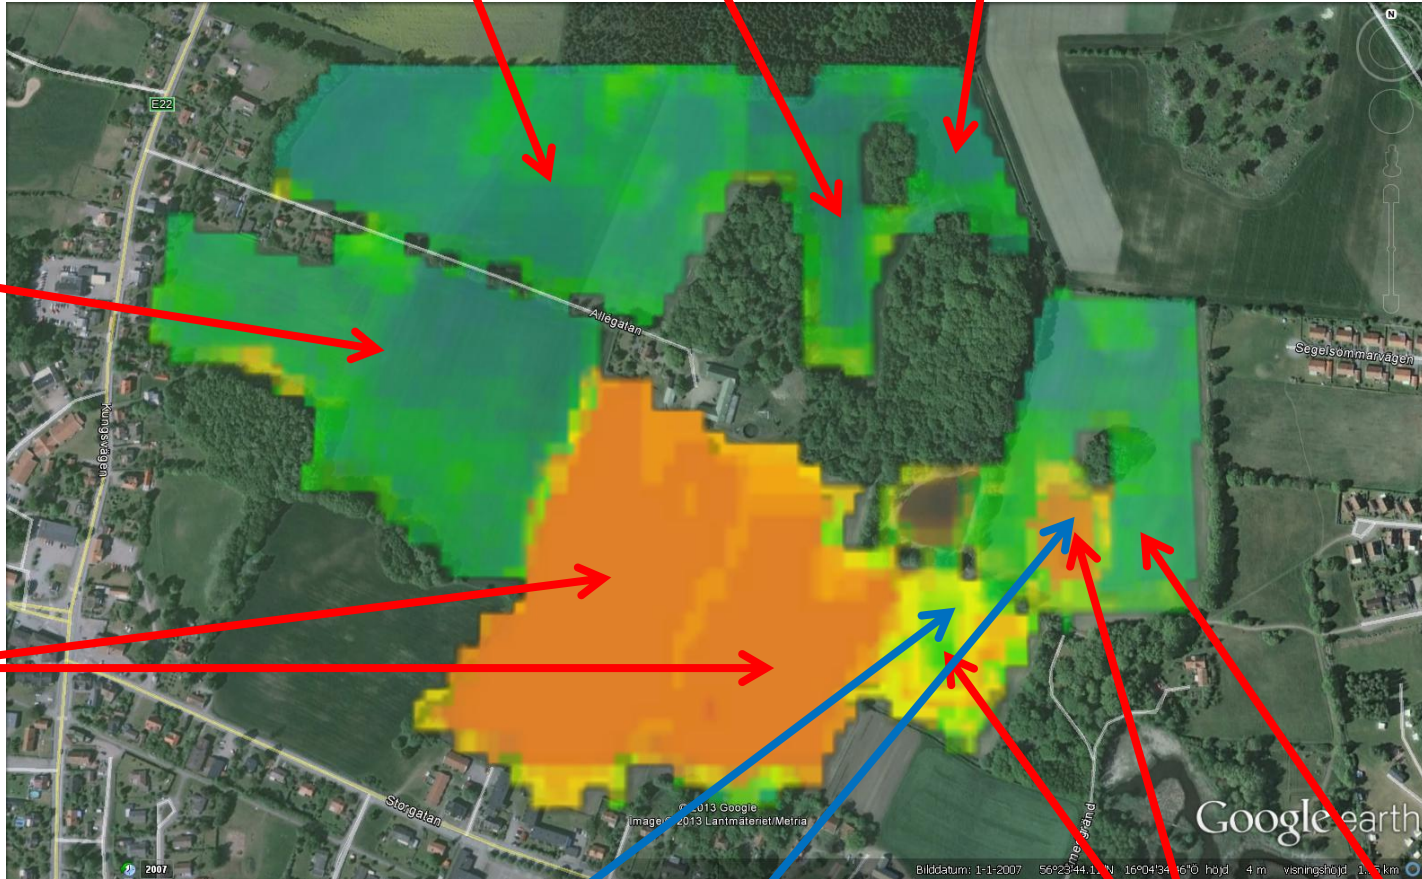

Barley

Wet Area, need clean pipes, add on drains
Dry area, need irrigation.....

Winter wheat

Date 2009-06-01

Potatoes

Barley

Potatoes

Air Photo: 2007

Barley

Winter wheat

Winter wheat good irrigated, high yield
Problem area: Plough broke the drain pipes

Barley

Date 2010-05-28

Barley

Winter wheat

Barley

Air Photo: 2007

Winter wheat

Potatoes

Problem areas: Late start, too wet

Barley

Winter wheat

Date 2010-06-05

Barley