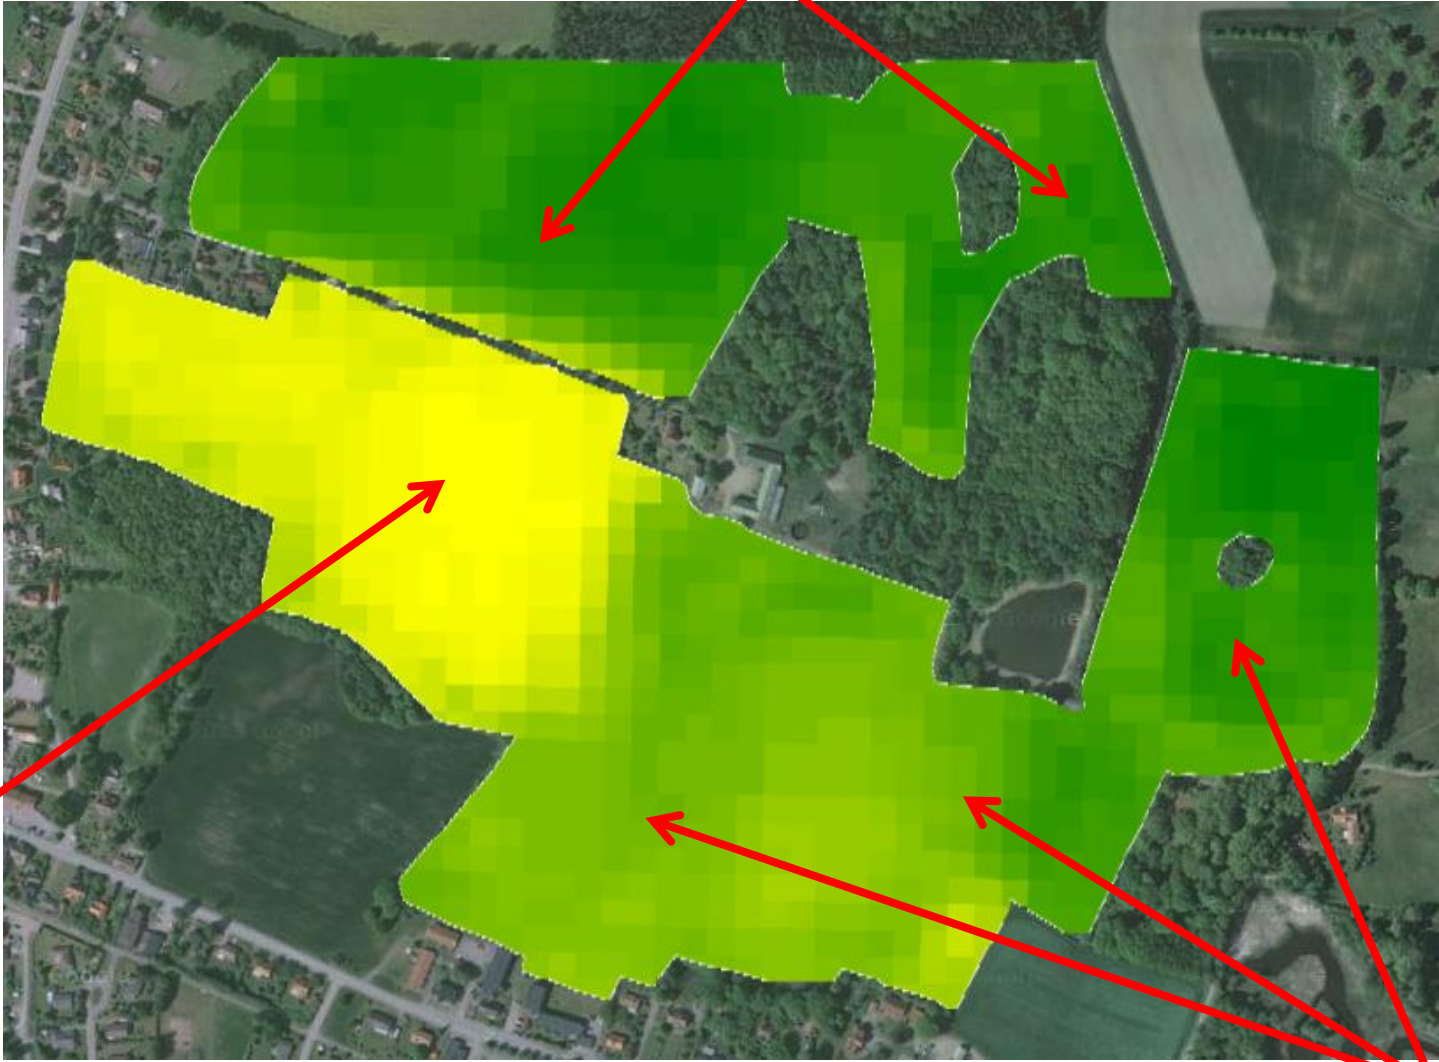

Barley

Potatoes well irrigated, feed forward irrigation works fine
Winter wheat: sub-irrigation runs open loop, hard to balance and adjust

Winter wheat

Date 2013-08-28

Barley

Winter wheat

Air Photo: 2007

Winter wheat

CDI system mostly finished. Controllers are well operating and balancing the system.

Picture is taken just after harvesting the winter wheat.

Strip of potatoes seed production, plants are cut off.....

Unfortunately no earlier satellite picture is available this year.

Potatoes

Barley

Date 2014-04-26

Winter wheat

Air Photo: 2007

Potatoes

Winter wheat

Date 2015-04-21