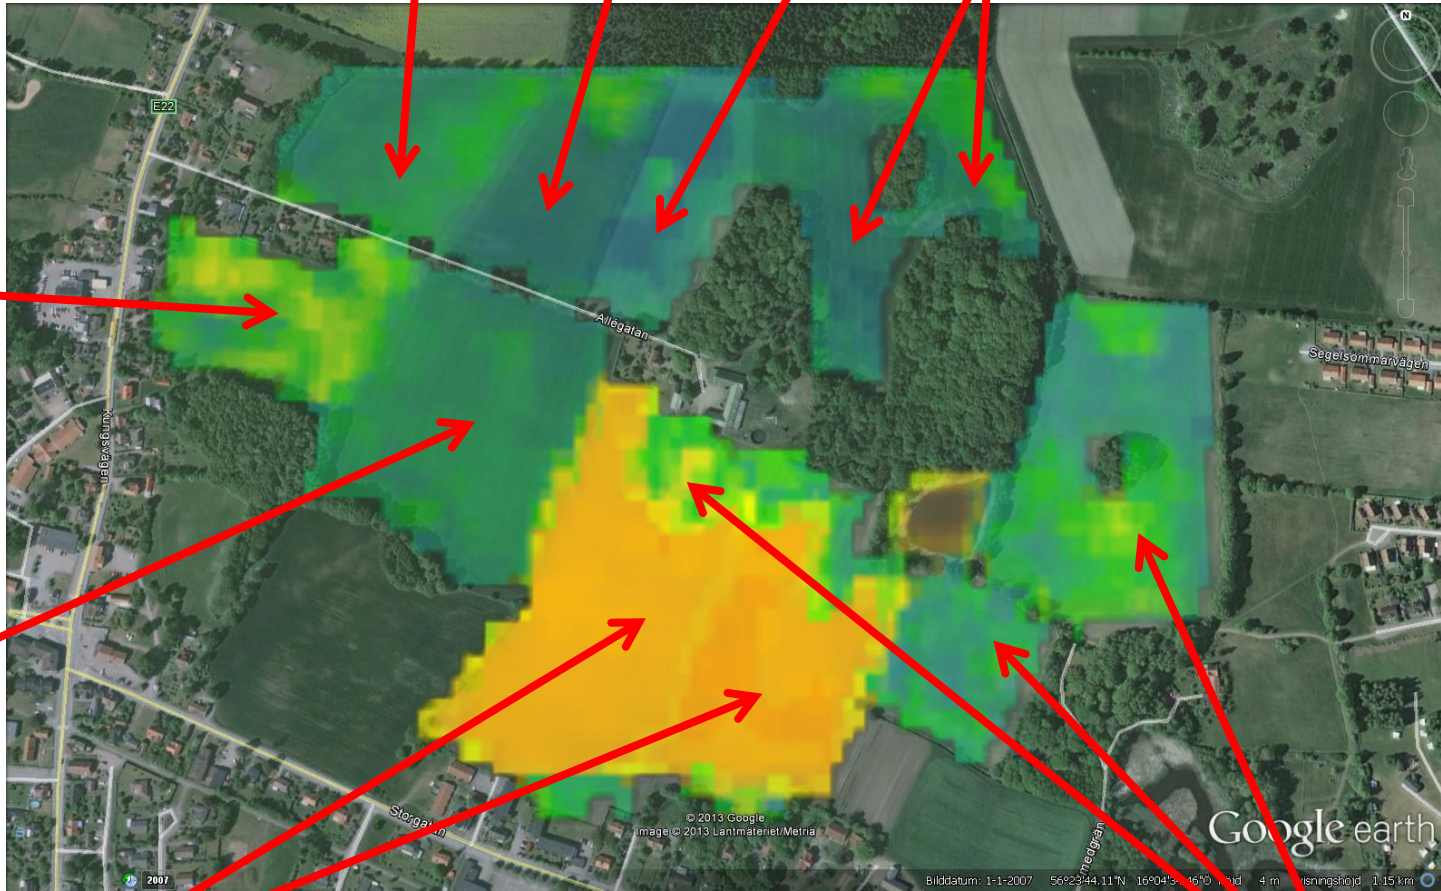

Date 2007-06-08

Triticale

Winter wheat

Barley

Winter wheat

Air Photo: 2007

Fallow

Winter wheat

Potatoes

Comments:

Barley, triticale and wheat is light green=>suffer from lack water
Potatoes is light brown => just broken the soil surface
Limited irrigation, mostly potatoes, open loop

Barley