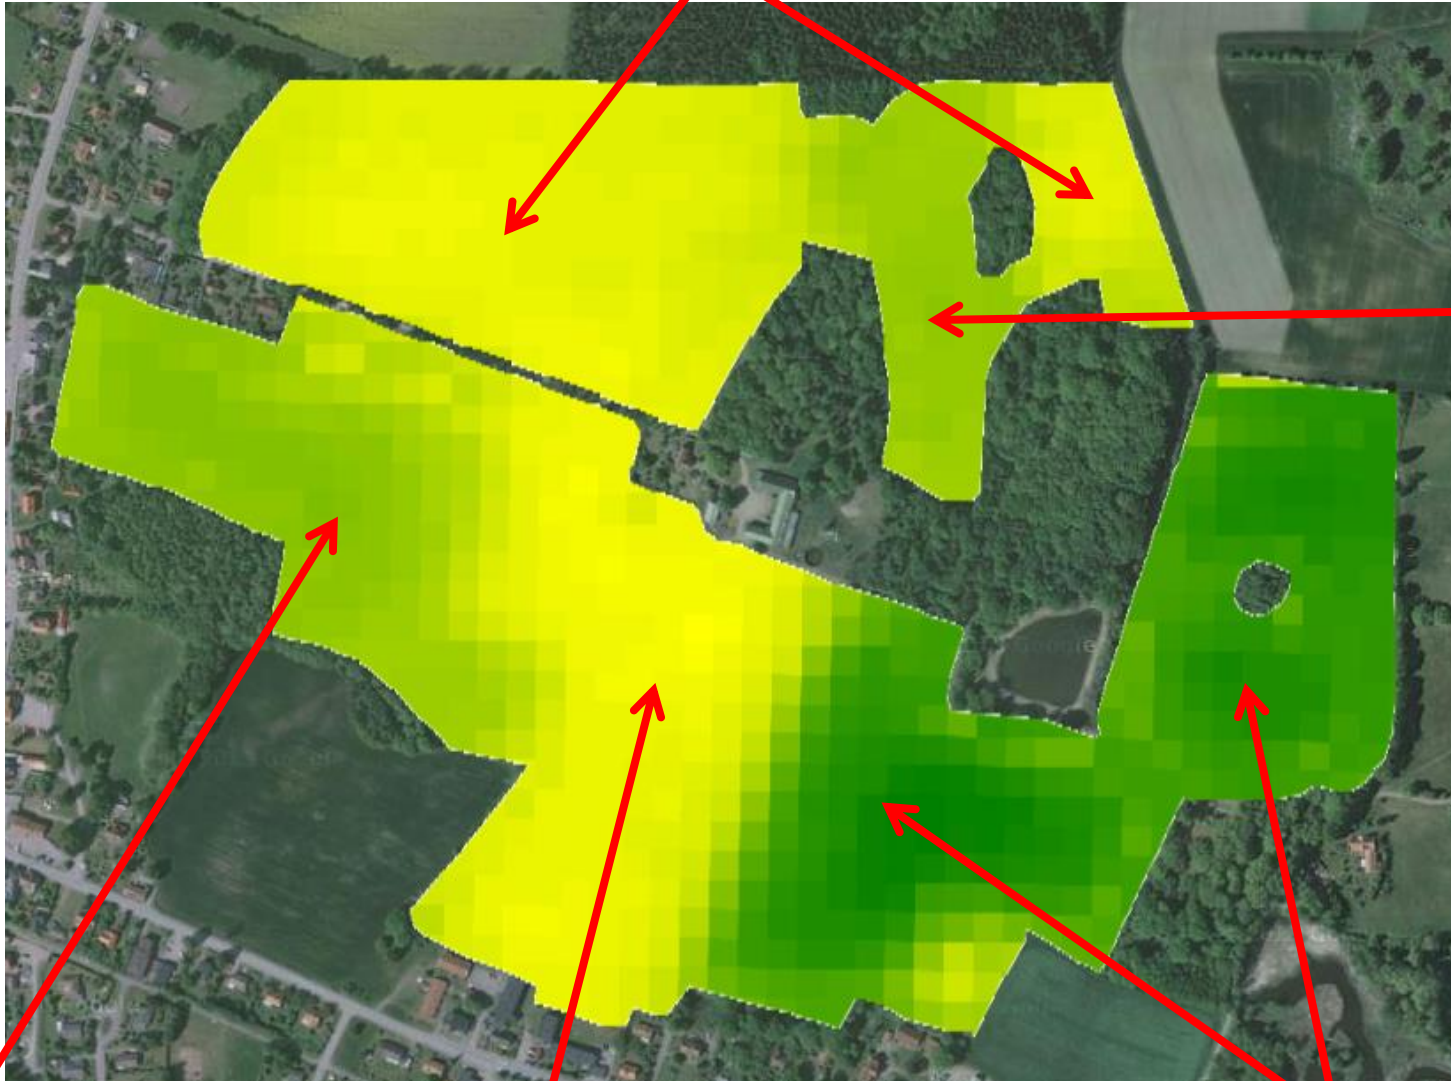

CDI system mostly finished. Controllers are well operating and balancing the system.

Picture is taken just after harvesting the winter wheat.

Strip of potatoes seed production, plants are cut off.....

Unfortunately no earlier satellite picture is available this year.

Potatoes

Barley

Date 2014-04-26

Winter wheat

Air Photo: 2007

Potatoes

Winter wheat

Date 2015-04-21

Potatoes

Air Photo: 2007

Triticale

Winter wheat

Barley

Winter rape